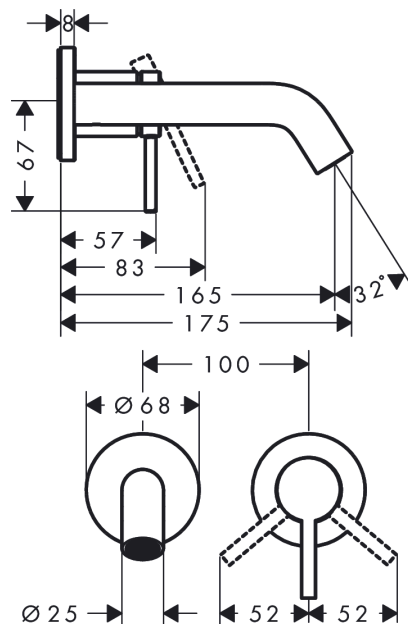

Scale drawing