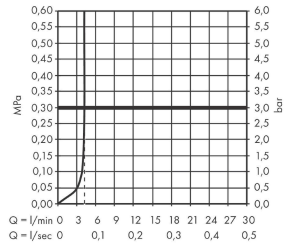

Tecturis S

Single lever basin mixer for concealed installation wall-mounted EcoSmart+ with spout 16,5 cm

Finish: **Chrome** Article Number: **73350000**

Flowchart