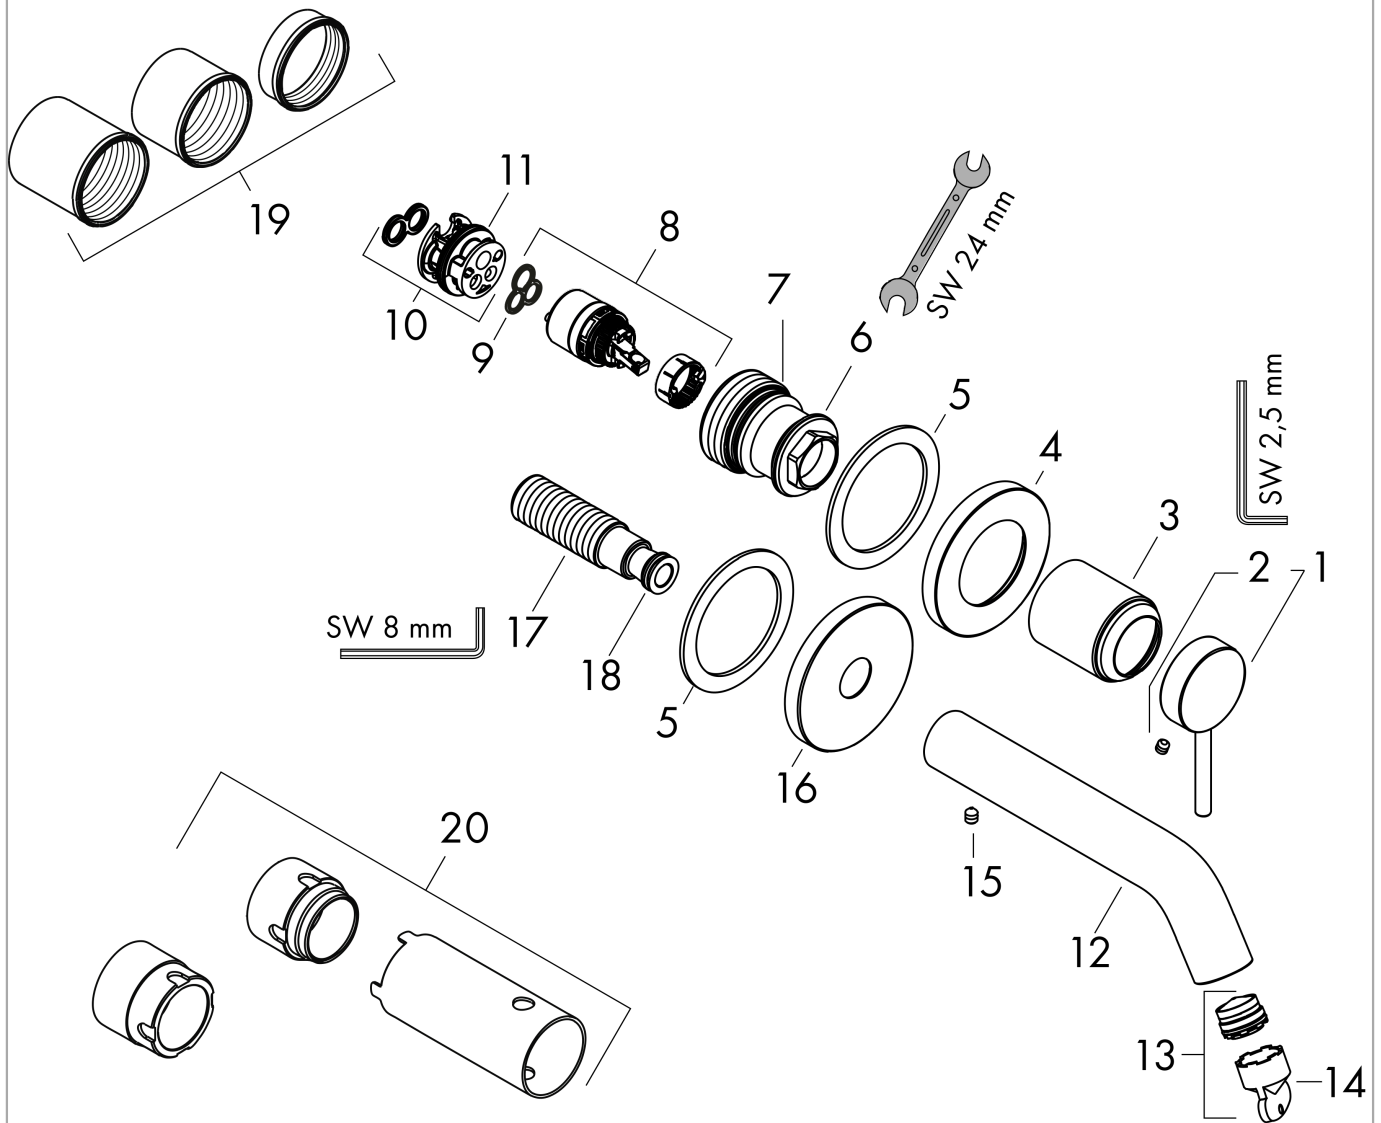

Tecturis S

Single lever basin mixer for concealed installation wall-mounted EcoSmart+ with spout 16,5 cm

Finish: **Chrome** Article Number: **73350000**

Description

product features

- consists of: single lever basin mixer for concealed installation wall-mounted, waste set
- projection: 165 mm
- handle variant: lever handle
- spray type: normal spray
- maximum flow rate at 3 bar: 4 l/min
- ceramic cartridge
- temperature limitation adjustable
- suitable for continuous flow water heaters
- non-closing waste set
- material waste set: metal
- connection type: basic set
- connection dimension: DN15
- handle can be positioned on the right or left, depending on the basic set installation
- EU taxonomy: max. 6 l/min - Substantial Contribution (SC) possible

Flowchart

Tecturis S

Single lever basin mixer for concealed installation wall-mounted EcoSmart+ with spout 16,5 cm

Finish: **Chrome** Article Number: **73350000**

Exploded Drawing

Year of production: >06/23

Tecturis S

Single lever basin mixer for concealed installation wall-mounted EcoSmart+ with spout 16,5 cm

Finish: **Chrome** Article Number: **73350000**

Spare part list

Year of production: >06/23

Pos.	Description	Article Number	PC	PU
1	handle	87111000	10	1
2	hollow set screw M5x5	98446000	1	1
3	sleeve	93989000	8	1
4	escutcheon for handle	93988000	11	1
5	washer	97600000	4	1
6	nut	94752000	8	1
7	O-ring 34x2	98383000	2	1
8	cartridge, assy	93760000	13	1
9	seal	93383000	4	1
10	adapter for cartridge	95634000	4	1
11	O-ring 26x2	98147000	1	1
12	spout 165 mm	87108000	12	1
13	aerator cpl.	87100000	6	1
14	service tool	93750000	3	1
15	hollow set screw M5x6	97768000	1	1
16	escutcheon for spout	93987000	12	1
17	connecting thread G½	95626000	10	1
18	O-ring 13x2	98128000	1	1
19	fixing set	97971000	9	1
20	extension set 25 mm for 13622180	31971000	98	1
a	waste	50001000	98	1
b	base body	13622180	98	1
c	adapter for exchanged connections	93819000	16	1